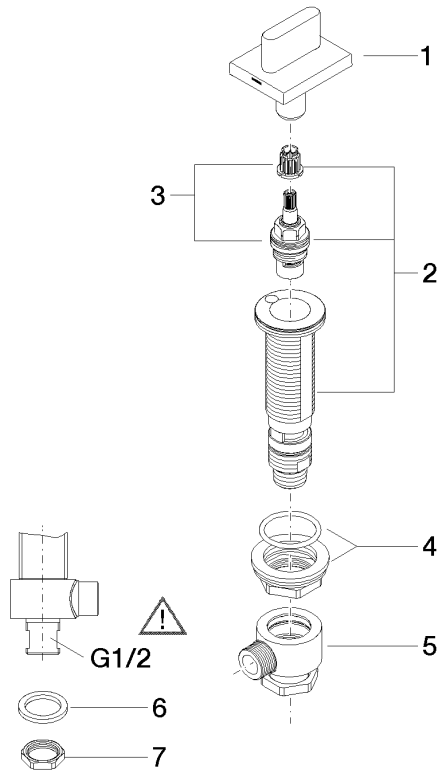

20 004 706

- hole diameter 32 mm
- rosette 60 x 47 mm
- with hot marking

	Brushed Champagne (22kt Gold)	20 004 706-46
	Chrome	20 004 706-00
	Brushed Platinum	20 004 706-06
	Dark Chrome	20 004 706-19
	Champagne (22kt Gold)	20 004 706-47
	Brushed Dark Platinum	20 004 706-99

20 004 706

mm [inches]

Flow rate chart

Certificates

IAPMO_N-4976.

LGA_28687.

IAPMO_6397.

WRAS_240202020.

20 004 706

Parts for other finishes can be found here: [Chrome](#)

Spare parts list

No.	Item Number	Name	Quantity used	Delivery time
1	90 20 70 051 07-46	handle (hot)	1	30
2	04 17 11 058 52 90	side panel	1	2
3	90 90 03 152 00 90	top	1	2
4	04 23 10 032 78 90	fixing set	1	2
5	04 17 11 023 10 90	distributor	1	2
6	90 23 30 040 00-46	threaded connector	1	-
Spare part can no longer be ordered, please order the replacement item				
7	09 30 11 059 90	disc	1	2
8	09 23 10 012 90	nut	1	2